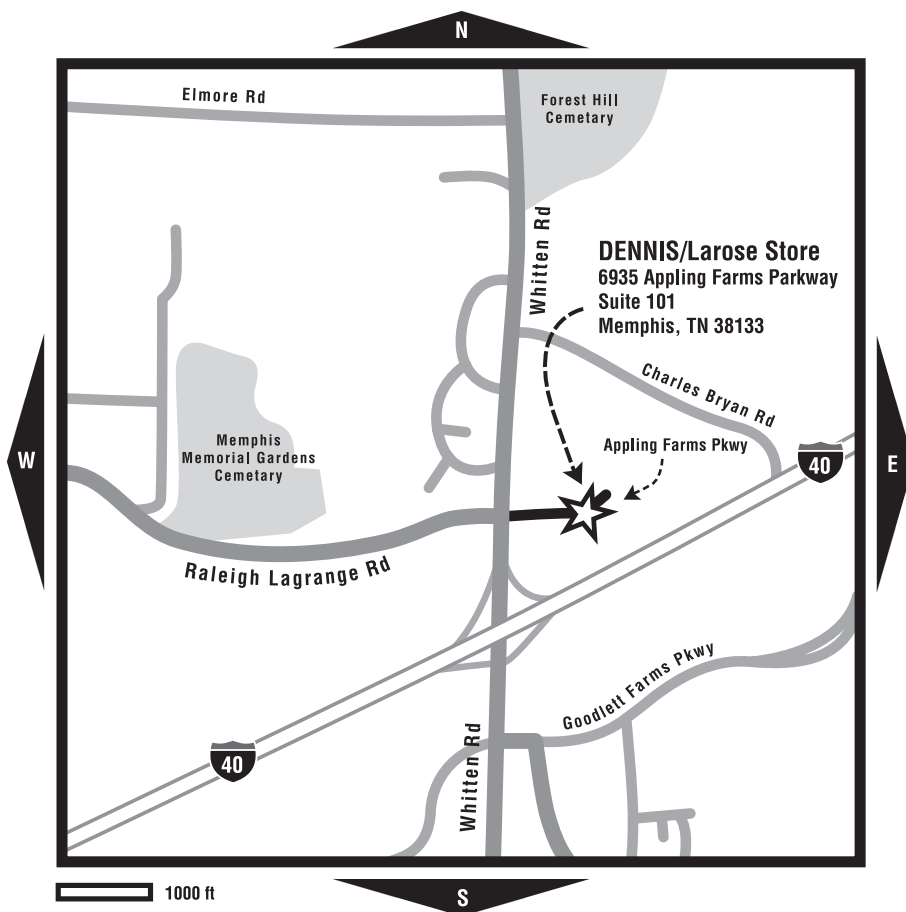

For your shopping convenience, new summer hours at your **DENNIS-Larose store!**

MEMPHIS STORE

6935 Appling Farms Parkway, Suite 101
Memphis, TN 38133
phone 901.386.4231 · fax 901.387.1721

SUMMER HOURS: July 20-August 22
Mon-Fri 10am – 6pm; Sat 10am – 2pm

STORE HOURS

Tue, Wed & Fri 10am – 5pm
Thu 10am – 6pm; Sat 10am – 2pm

DENNIS-Larose promotions

Sep-May 2008-09 · Advantage Card

Collect 15 $10 stamps on your DENNIS Advantage card
and save $10 on next in-store purchase.

June 10-July 10, 2009 · Early Bird Sale

10% savings on in-store purchases, phone, mail
& internet orders too!*

*excludes marked down items

online www.dennisuniform.com · National Customer Service 800.854.6951

DENNIS · *Larose*

S C H O O L U N I F O R M S