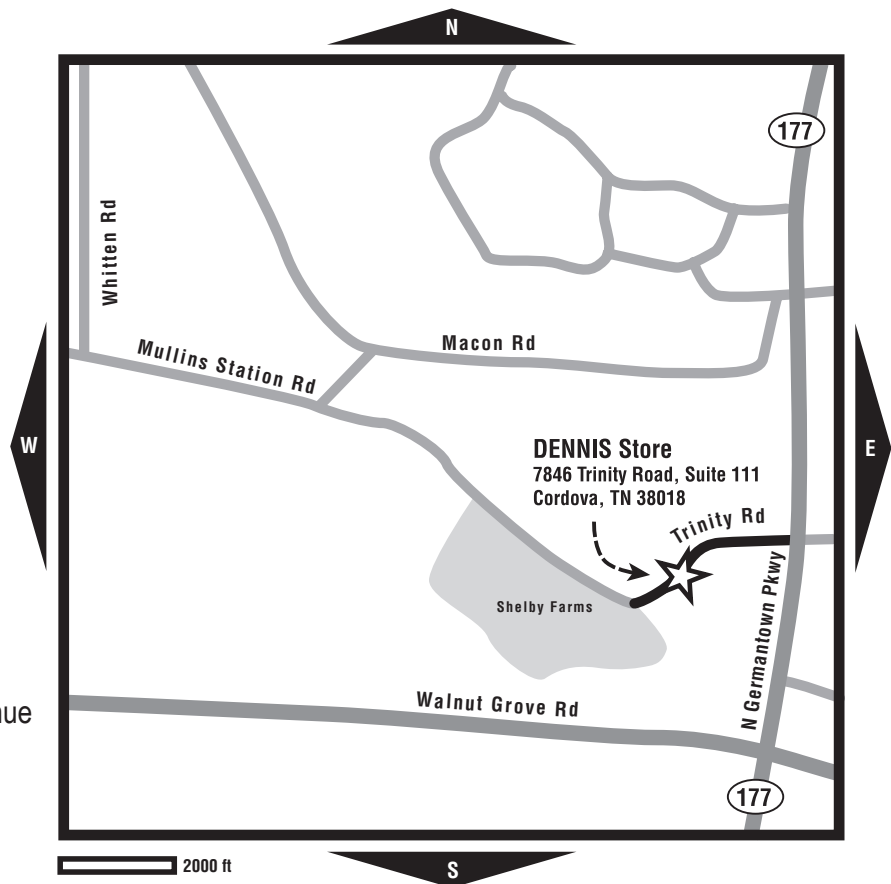

## DIRECTIONS

**From the West (I-40):** Take I-40 to exit 14 Whitten Rd. Turn RIGHT onto Whitten Rd. Turn left onto Mullins Station Rd. and continue onto Raleigh LaGrange Rd., which, around Shelby Farms Park, becomes Trinity Rd. DENNIS is on the left.

**From the South (I-55):** Take I-55 N into Tennessee to I-240. Merge right at exit 6A and head east on I-240 to exit 13, Walnut Grove Rd. Turn right onto Walnut Grove Rd. Turn left onto N. Germantown Pkwy (exit is on the right). Turn left onto Trinity Rd. DENNIS is on the right.

**From the Southeast (Collierville/ Germantown/Olive Branch):** Take S. Germantown Pkwy heading North, crossing under Walnut Grove, to N. Germantown Pkwy. Turn left onto Trinity Rd. DENNIS is on the right.

**From the East (I-40):** Take I-40 West to N. Germantown Pkwy Turn left onto N. Germantown Pkwy, then turn right onto Trinity Rd. DENNIS is on the right.